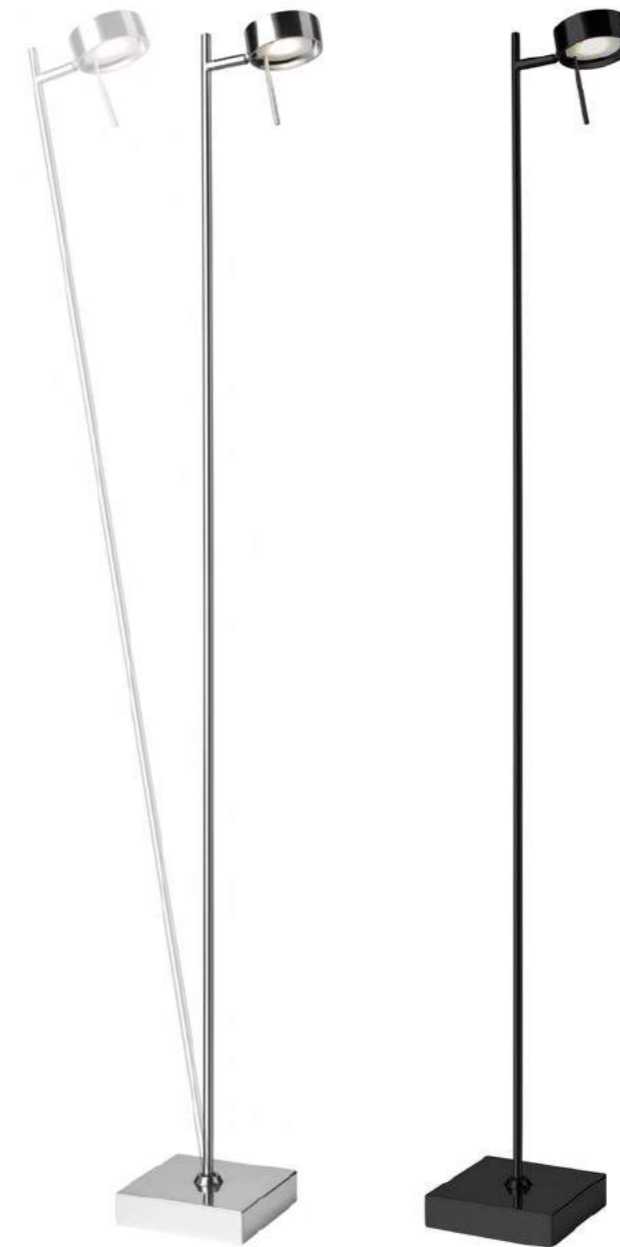

88425 | Chrom-matt, Chrome-matt

87435 | Schwarz, black