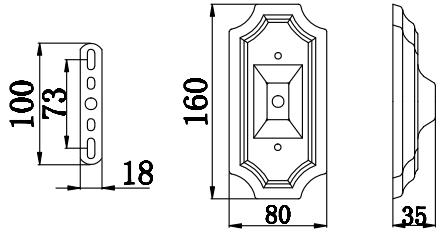

Instruction

Collection: Royal Classic
Series: Grace
Model: RC247-WL-01-R
Wall lamp

A=1
B=1

1 x E14 (60w)

MAYTONI
DECORATIVE LIGHTING

www.maytoni.de