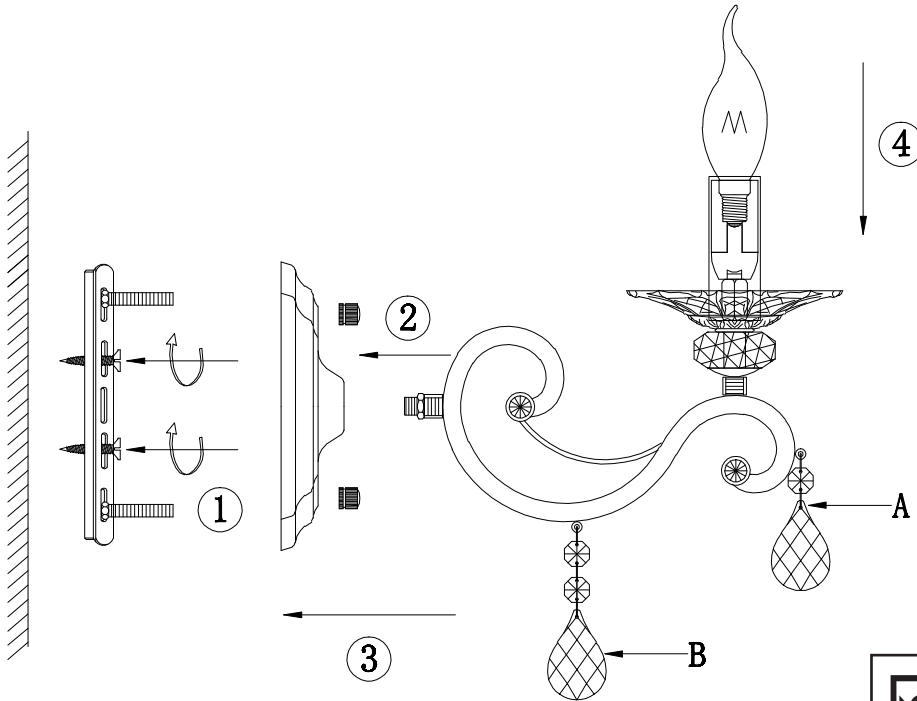

Instruction

Collection: Royal Classic
Series: Grace
Model: RC247-WL-01-R
Wall lamp

A=1
B=1

1 x E14 (60w)

MAYTONI
DECORATIVE LIGHTING

www.maytoni.de