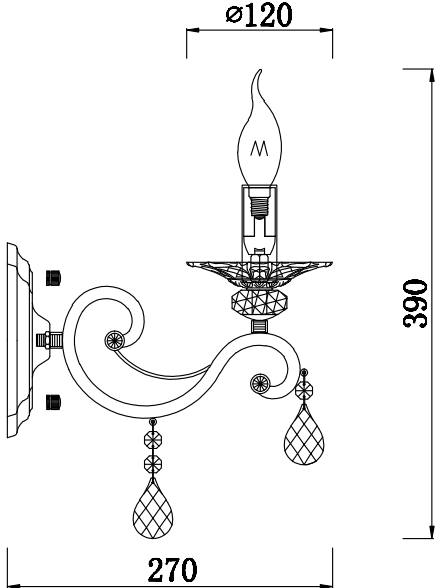

Instruction

Collection: Royal Classic
Series: Grace
Model: RC247-WL-01-R
Wall lamp

A=1
B=1

1 x E14 (60w)

MAYTONI
DECORATIVE LIGHTING

www.maytoni.de