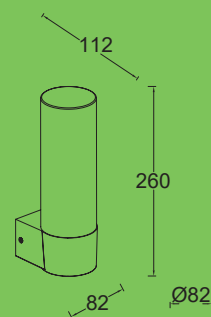

Kompatibel mit: LUTEC connect App, TUYA App, Fernbedienung*, Sprachassistent (Access Box* erforderlich) – (*separat erhältlich)