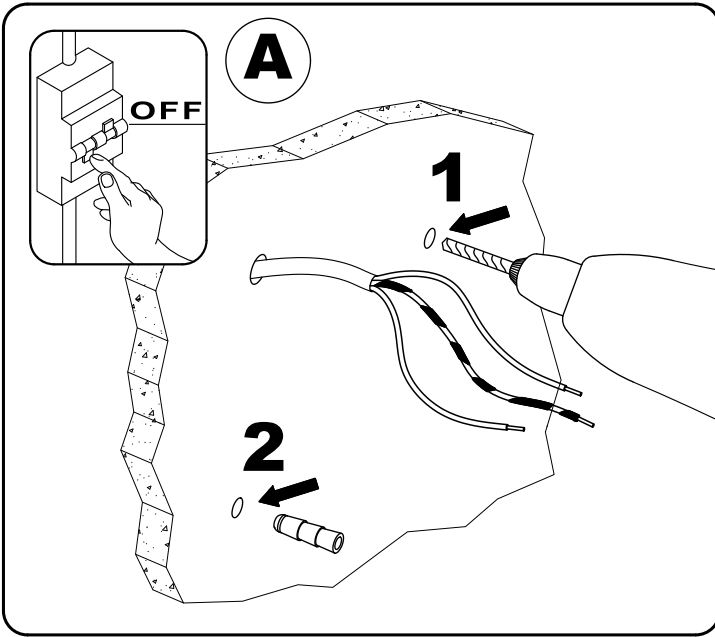

www.lcd-gmbh.de

IM 048LED - 058LED 059LED

CE	IP44	220-240 VOLT
LED 12WATT		

www.lcd-gmbh.de

IM 048LED - 058LED 059LED

Article	Power Product (W)	Power Supply	Insulation Class	Energy efficiency light source *
048LED	12	220-240 V AC, 50-60 Hz		F
058LED	12	220-240 V AC, 50-60 Hz		F
059LED	12	220-240 V AC, 50-60 Hz		F