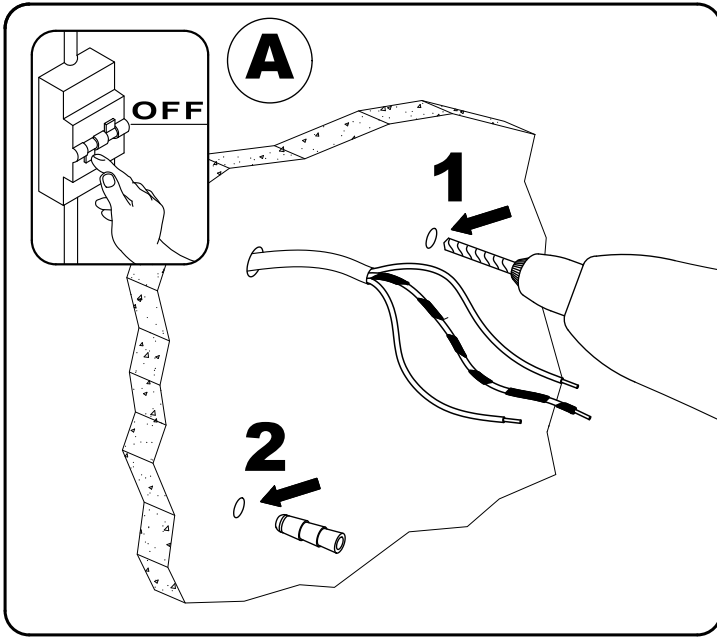

www.lcd-gmbh.de

**IM 052LED - 053LED
054LED - 055LED - 056LED**

CE IP44 220-240 VOLT
LED 12WATT

www.lcd-gmbh.de

**IM 052LED - 053LED
054LED - 055LED - 056LED**

Article	Power Product (W)	Power Supply	Insulation Class	Energy efficiency light source *
052LED	12	220-240 V AC, 50-60 Hz		F
053LED	12	220-240 V AC, 50-60 Hz		F
054LED	12	220-240 V AC, 50-60 Hz		F
055LED	12	220-240 V AC, 50-60 Hz		F
056LED	12	220-240 V AC, 50-60 Hz		F