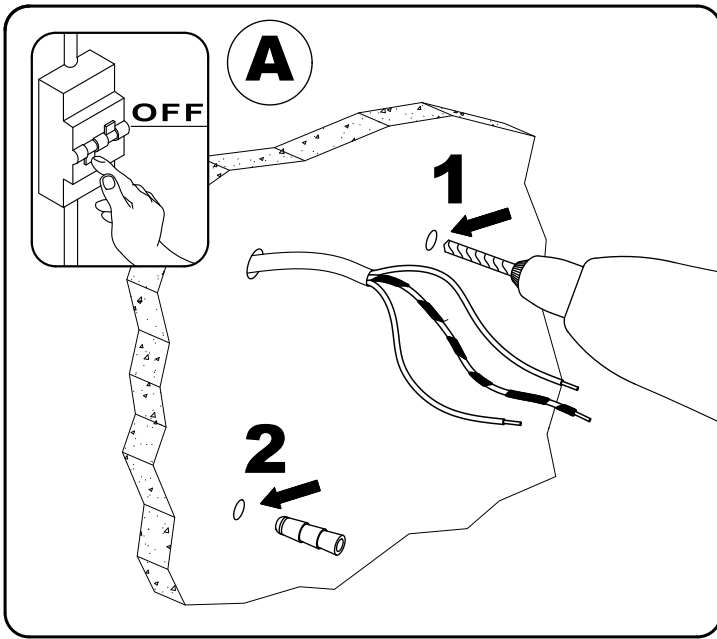

www.lcd-gmbh.de

**IM 052LED - 053LED
054LED - 055LED - 056LED**

CE IP44 220-240 VOLT
LED 12WATT

www.lcd-gmbh.de

**IM 052LED - 053LED
054LED - 055LED - 056LED**

Article	Power Product (W)	Power Supply	Insulation Class	Energy efficiency light source *
052LED	12	220-240 V AC, 50-60 Hz		F
053LED	12	220-240 V AC, 50-60 Hz		F
054LED	12	220-240 V AC, 50-60 Hz		F
055LED	12	220-240 V AC, 50-60 Hz		F
056LED	12	220-240 V AC, 50-60 Hz		F