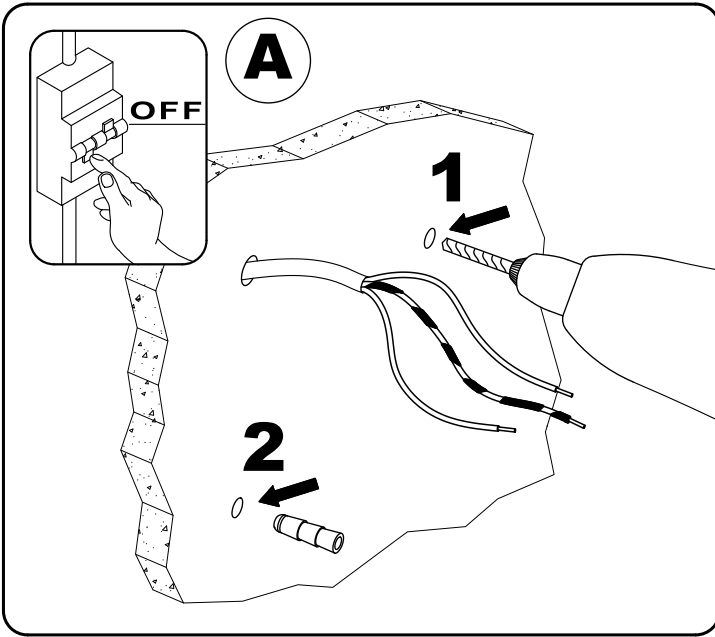

www.lcd-gmbh.de

IM 050LED IM 051LED

LED 12WATT

www.lcd-gmbh.de

IM 050LED IM 051LED

| Article | Power Product (W) | Power Supply | Insulation Class | Energy efficiency light source * |
|---------|-------------------|------------------------|------------------|----------------------------------|
| 050LED | 12 | 220-240 V AC, 50-60 Hz | | F |
| 051LED | 12 | 220-240 V AC, 50-60 Hz | | F |
| | | | | |
| | | | | |